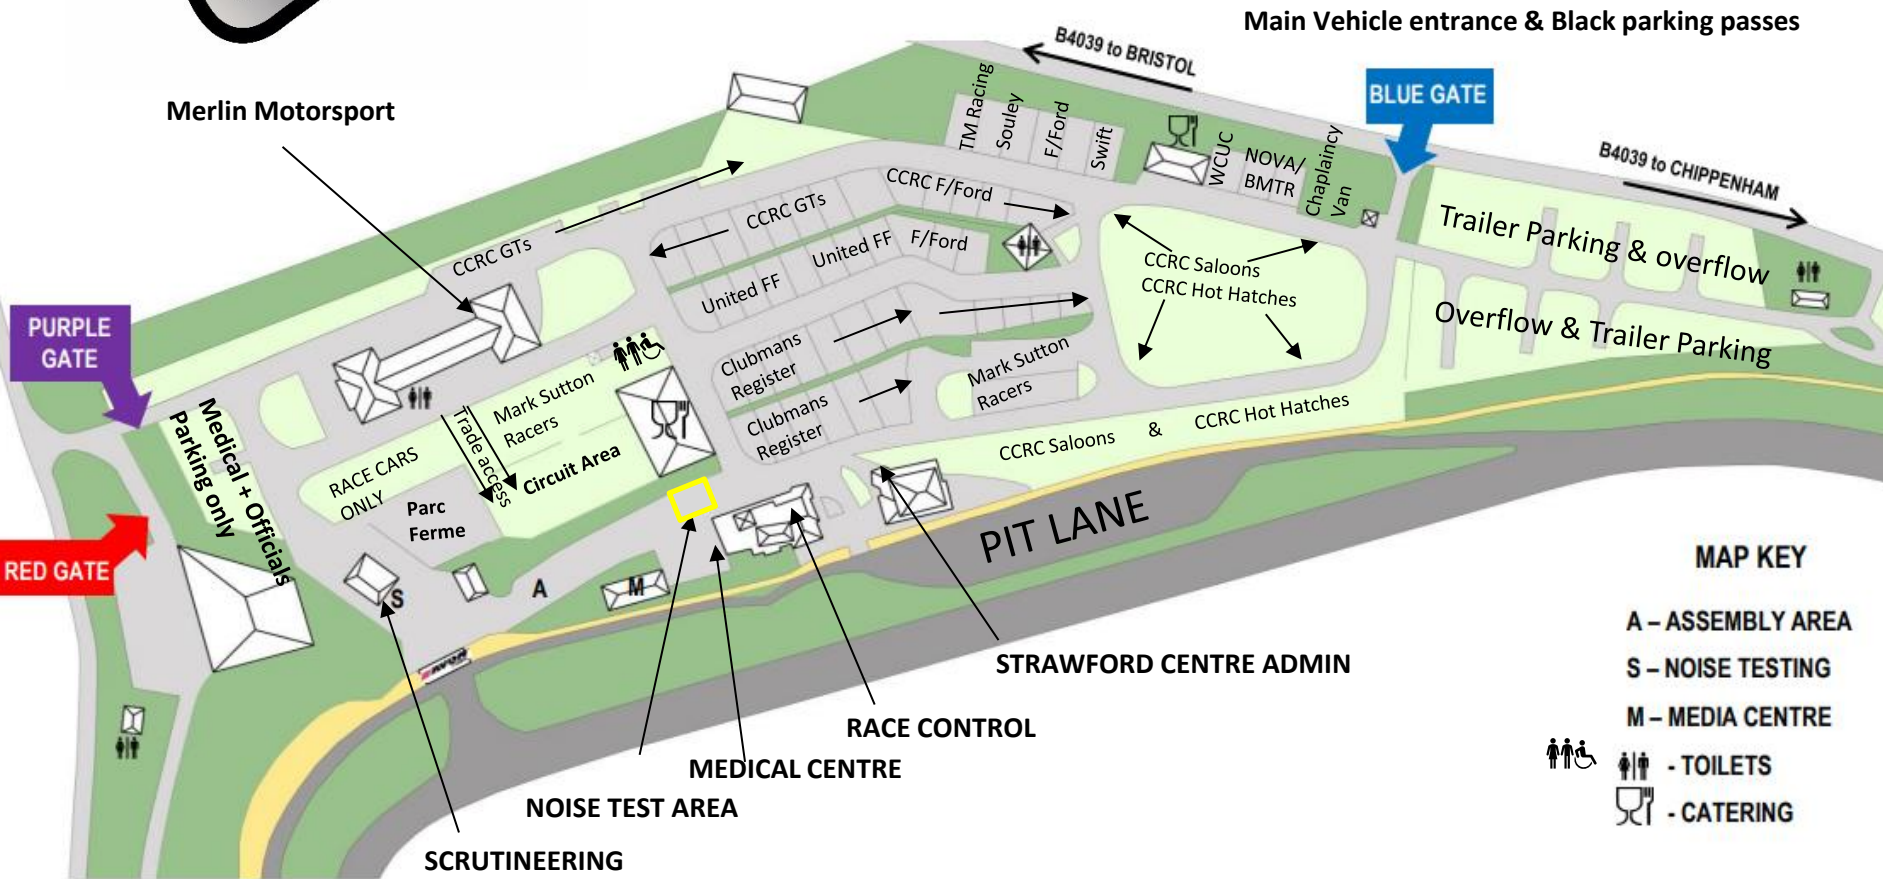

Paddock Map

Monday 26th August 2024

Main Vehicle entrance & Black parking passes

PURPLE GATE

RED GATE

BLUE GATE

MAP KEY

- A - ASSEMBLY AREA
- S - NOISE TESTING
- M - MEDIA CENTRE
- TOILETS
- CATERING